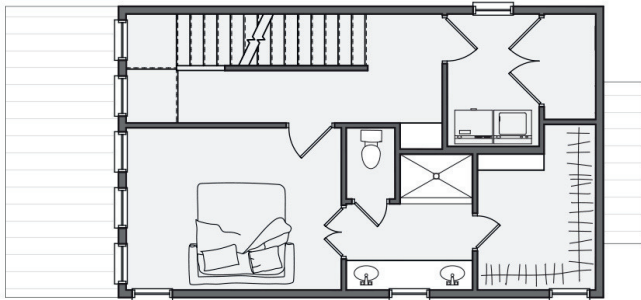

WHEELER Home

SOLO

1644 S DOUGLAS AVE.

 3 BED

 2.5 BATH

 1583 SF

 \$485,000

First Floor

Second Floor

Third Floor