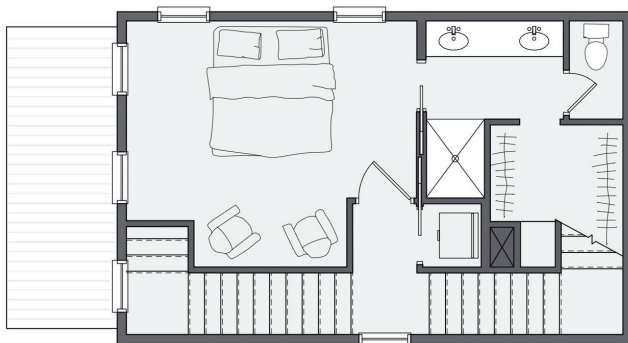

## 927 Pedalers Ln.

 2 BED

 2.5 BATH

 1315 SF

 \$395,000

First Floor

Second Floor

Third Floor