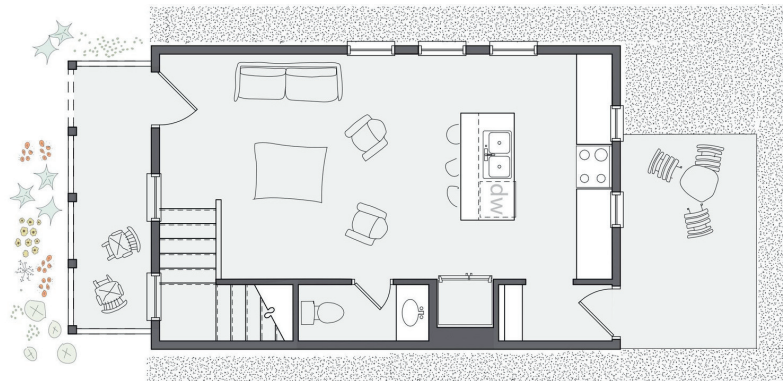

## 927 Pedalers Ln.

 2 BED

 2.5 BATH

 1315 SF

 \$395,000

First Floor

Second Floor

Third Floor